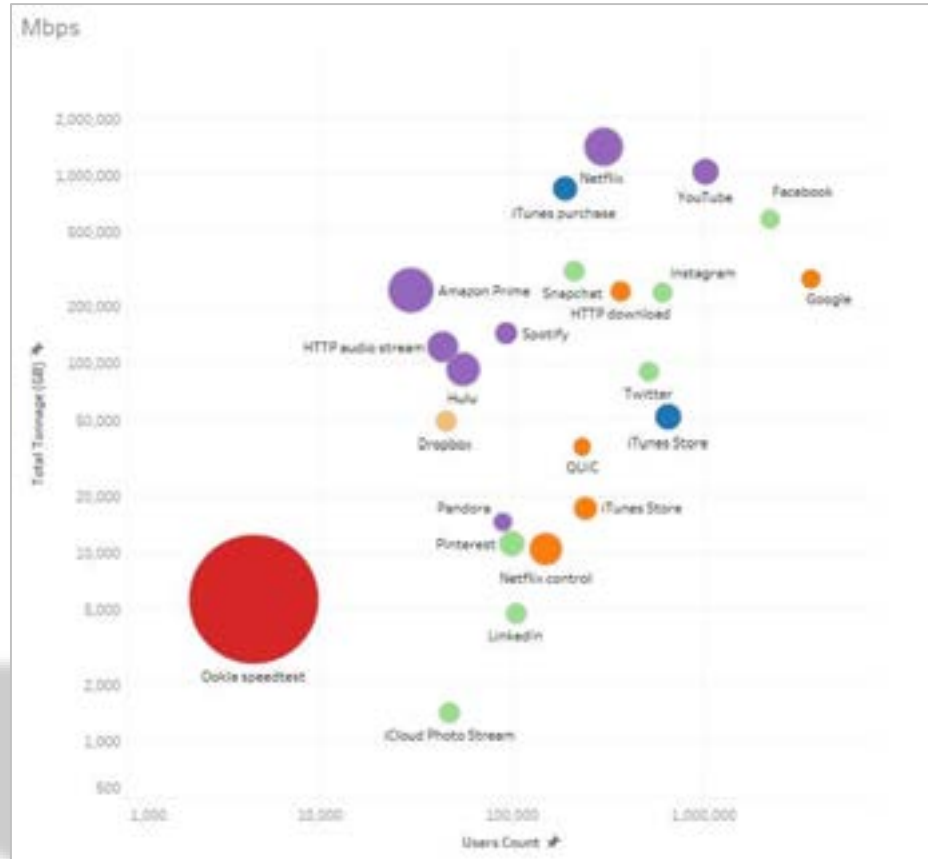

Interoperable

Seamless

Secure

PLATFORMS GET **PASSPOINT**

APPLE
iOS & OSX

ANDROID

WINDOWS
10

THE DATA DOWNLOAD:
**AIRPORT WIRELESS
NETWORKS**

GET TO KNOW YOUR PASSENGER

BEHAVIORAL INSIGHTS

OPERATIONAL INSIGHTS

BEHAVIORAL INSIGHTS

Web Traffic

Wi-Fi ANALYTICS

Insight in Action

Galaxy Note 7 Devices Connecting to Portal

GET THE FULLER PICTURE

Network Behavior Data

NETWORK DATA EVOLUTION

Visualize your network

- ✓ Number of users
- ✓ Data consumption
- ✓ Quality

...Across dimensions

- ✓ Usage type
- ✓ Service Tier

STREAMING AND SHARING