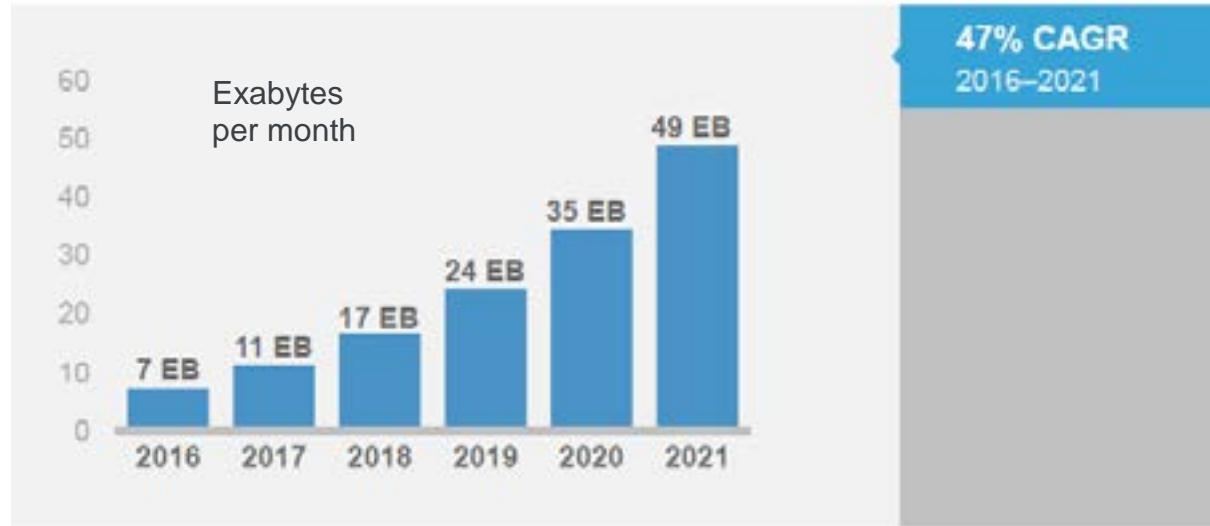

MOBILE LIFESTYLE = MOBILE DATA AT YOUR AIRPORT IS SKYROCKETING

Mobile data consumption is higher than ever ... and it keeps going & going.

Global Mobile Data Traffic Growth /Top-Line
It will increase 7-fold from 2016-2021