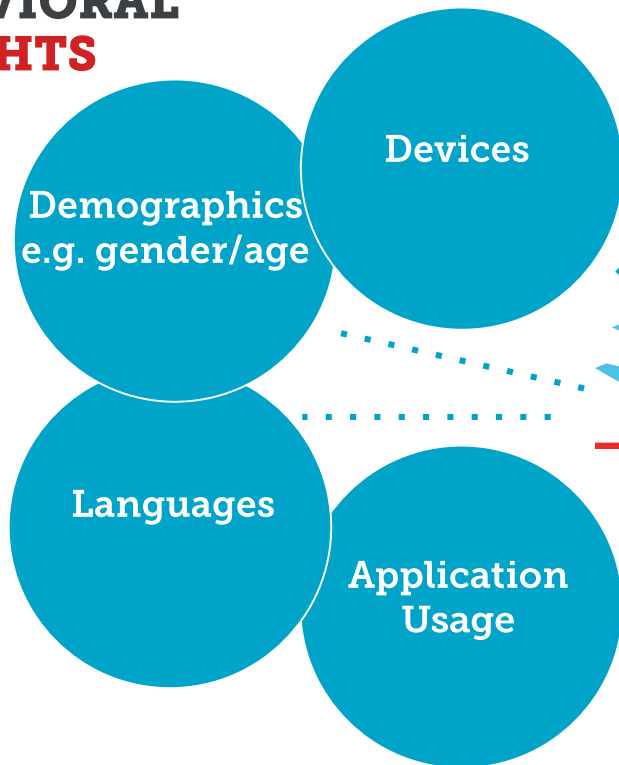

Interoperable

Seamless

Secure

PLATFORMS GET **PASSPOINT**

APPLE
iOS & OSX

ANDROID

WINDOWS
10

THE DATA DOWNLOAD:
**AIRPORT WIRELESS
NETWORKS**

GET TO KNOW YOUR PASSENGER

BEHAVIORAL INSIGHTS

OPERATIONAL INSIGHTS

BEHAVIORAL INSIGHTS

Web Traffic

Wi-Fi ANALYTICS

Insight in Action

Galaxy Note 7 Devices Connecting to Portal

GET THE FULLER PICTURE

Network Behavior Data

NETWORK DATA EVOLUTION

Visualize your network

- ✓ Number of users
- ✓ Data consumption
- ✓ Quality

...Across dimensions

- ✓ Usage type
- ✓ Service Tier

STREAMING AND SHARING