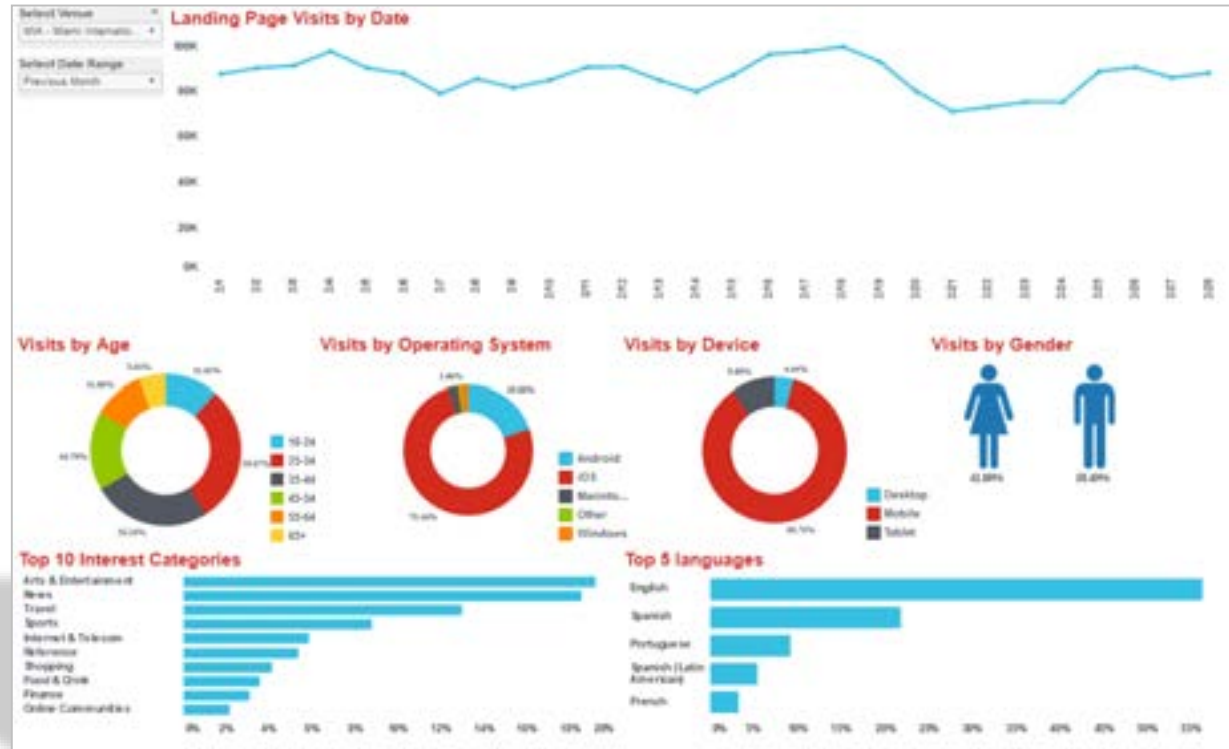

Interoperable

Seamless

Secure

PLATFORMS GET **PASSPOINT**

APPLE
iOS & OSX

ANDROID

WINDOWS
10

THE DATA DOWNLOAD:
**AIRPORT WIRELESS
NETWORKS**

GET TO KNOW YOUR PASSENGER

BEHAVIORAL INSIGHTS

OPERATIONAL INSIGHTS

BEHAVIORAL INSIGHTS

Web Traffic

Wi-Fi ANALYTICS

Insight in Action

Galaxy Note 7 Devices Connecting to Portal

GET THE FULLER PICTURE

Network Behavior Data

NETWORK DATA EVOLUTION

Visualize your network

- ✓ Number of users
- ✓ Data consumption
- ✓ Quality

...Across dimensions

- ✓ Usage type
- ✓ Service Tier

STREAMING AND SHARING