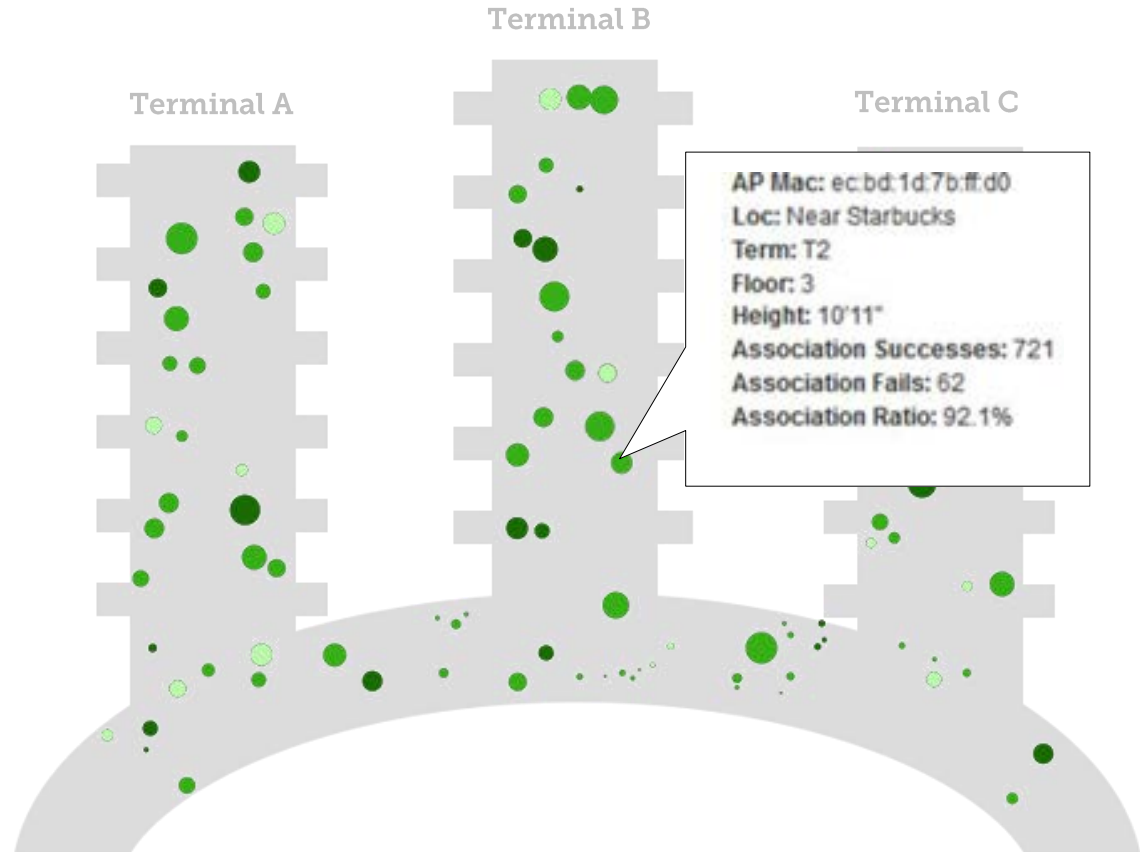

GET TO KNOW YOUR PASSENGER

BEHAVIORAL INSIGHTS

OPERATIONAL INSIGHTS

BEHAVIORAL INSIGHTS

Web Traffic

Wi-Fi ANALYTICS

Insight in Action

Galaxy Note 7 Devices Connecting to Portal

GET THE FULLER PICTURE

Network Behavior Data

NETWORK DATA EVOLUTION

Visualize your network

- ✓ Number of users
- ✓ Data consumption
- ✓ Quality

...Across dimensions

- ✓ Usage type
- ✓ Service Tier

STREAMING AND SHARING

802.11r ^{4.5G} LWA LTE-U eLTE 802.11x
802.11ad MultiFire Alliance
802.11ax ^{5G} LAA LTE-A 803.11k
802.11ac

A woman in a black blazer and yellow shirt is using a tablet computer. She is holding a black handbag. The background is a blurred airport terminal.